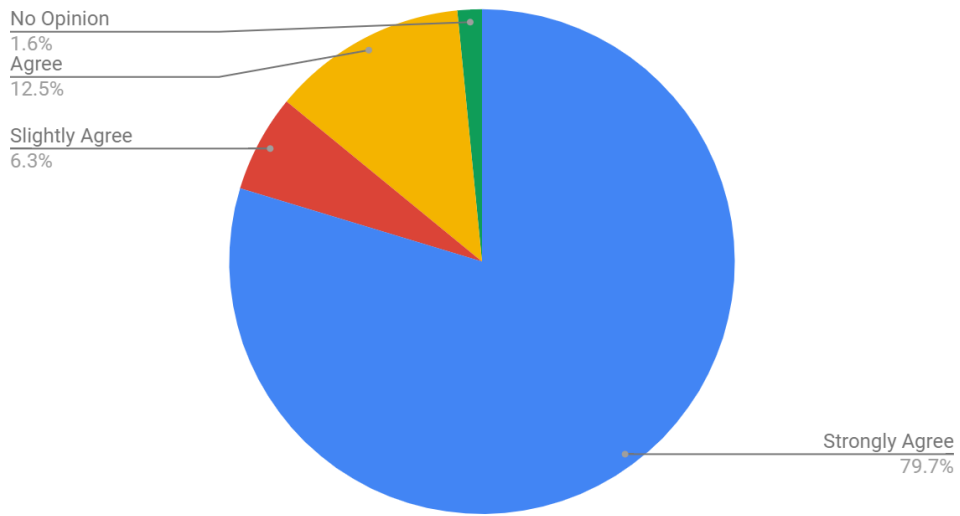

John Watson School Parent view November 2021

My child is happy at this school

My child feels safe at this school.

My child makes good progress at this school.

My child is well looked after at this school.