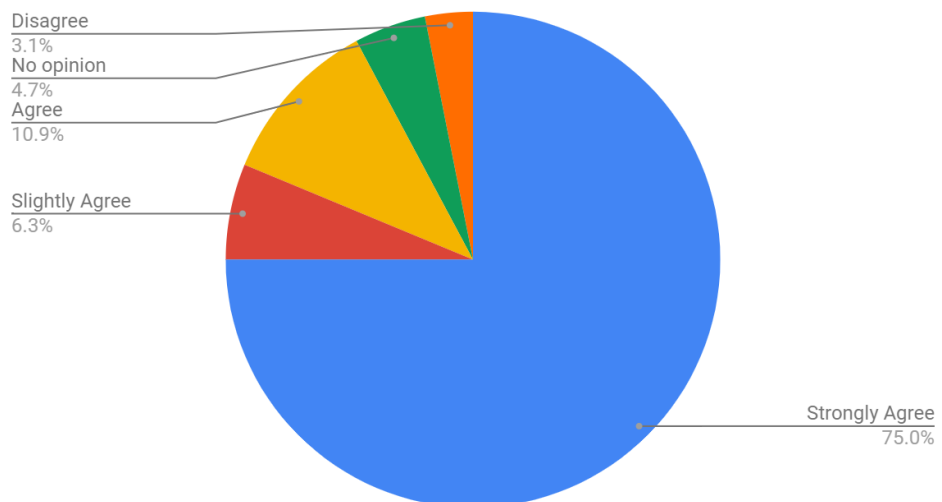

John Watson School Parent view November 2021

My child is happy at this school

My child feels safe at this school.

My child makes good progress at this school.

My child is well looked after at this school.

My child is taught well at this school

My child receives appropriate homework for their age.

The school ensures the pupils are well behaved

The school deals effectively with bullying

The school is well led and managed