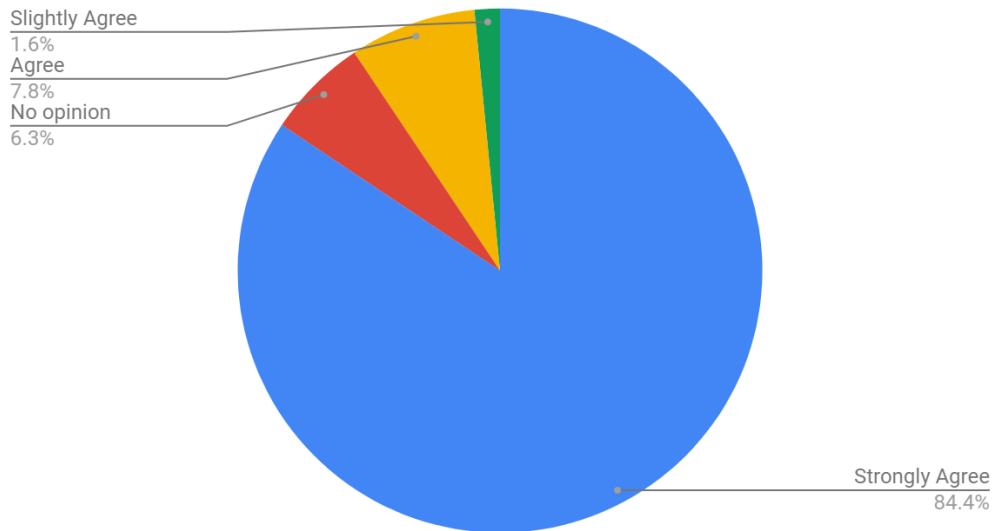

John Watson School Parent view November 2021

My child is happy at this school

My child feels safe at this school.

My child makes good progress at this school.

My child is well looked after at this school.

My child is taught well at this school

My child receives appropriate homework for their age.

The school ensures the pupils are well behaved

The school deals effectively with bullying

The school is well led and managed