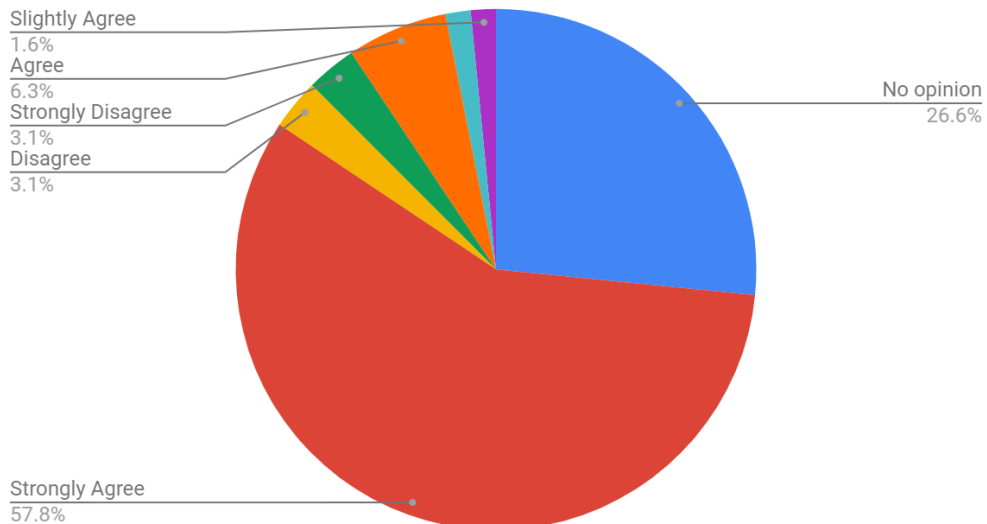

John Watson School Parent view November 2021

My child is happy at this school

My child feels safe at this school.

My child makes good progress at this school.

My child is well looked after at this school.

My child is taught well at this school

My child receives appropriate homework for their age.

The school ensures the pupils are well behaved

The school deals effectively with bullying

The school is well led and managed