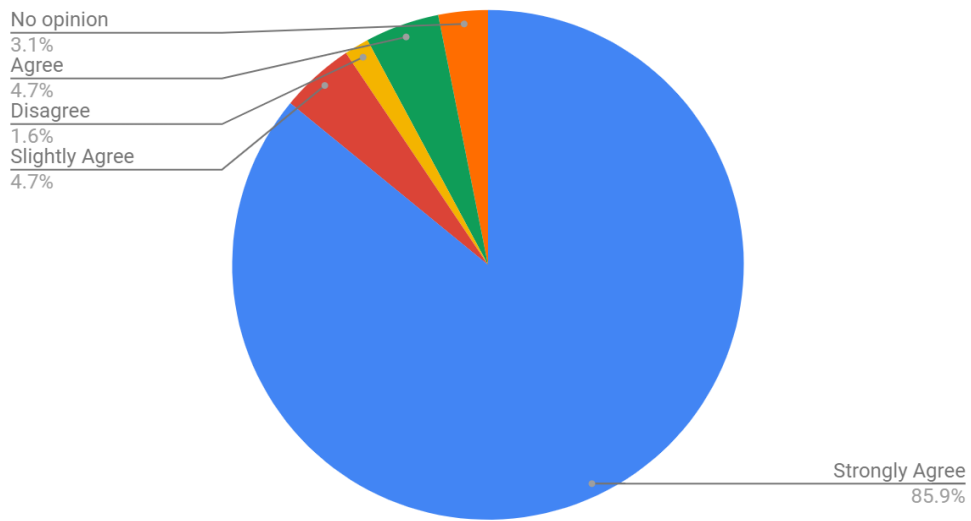

John Watson School Parent view November 2021

My child is happy at this school

My child feels safe at this school.

My child makes good progress at this school.

My child is well looked after at this school.

My child is taught well at this school

My child receives appropriate homework for their age.

The school ensures the pupils are well behaved

The school deals effectively with bullying

The school is well led and managed